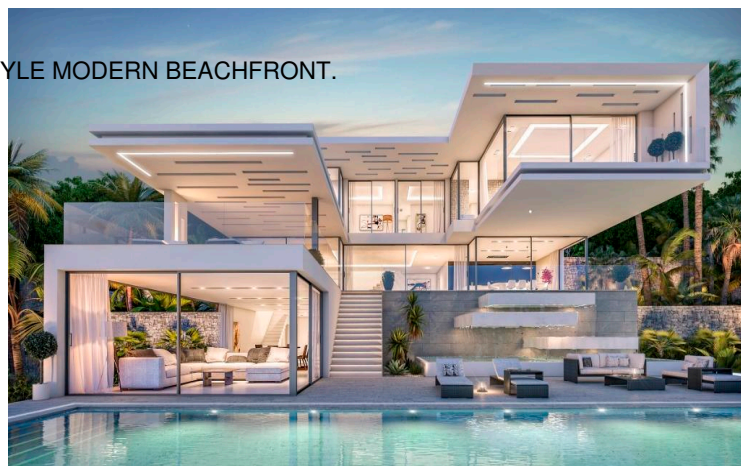

PROJECT IN JAVEA STYLE MODERN BEACHFRONT.

Sovrum: 6
Badrum: 4
Tomtarea: 1.100 m²
Boarea: 390 m²